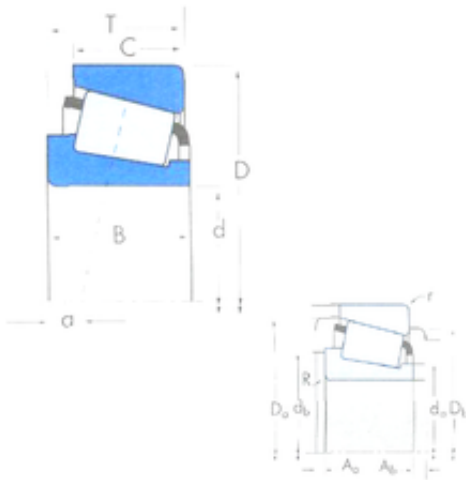

China abec 5 Bearings Supplier

Good quality TIMKEN brand Tapered roller bearing L432349/L432310 L432348/L432310 3579/3525 P0 precision for Poland

Bearing No. L432349/L432310

L432349/L432310 Bearing 2D drawings and 3D CAD models

Size	158.75x205.583x23.812 mm
Bore Diameter	158,75 mm
Outer Diameter	205,583 mm
Width	23,812 mm
d	158,75 mm
D	205,583 mm
T	23,812 mm
B	23,812 mm
C	18,258 mm
R	1,5 mm
r	1,5 mm
a	9,4 mm
Da	199 mm
db	168 mm
da	166 mm
Db	195 mm
Aa	2 mm
Ab	1,2 mm
Weight	1,92 Kg
Basic static load rating (C0)	280 kN
Factor (G1)	319,5
Factor (G2)	177,3
Factor (Cg)	0,0511
Factor (K)	1,57
Basic dynamic load rating	35,3